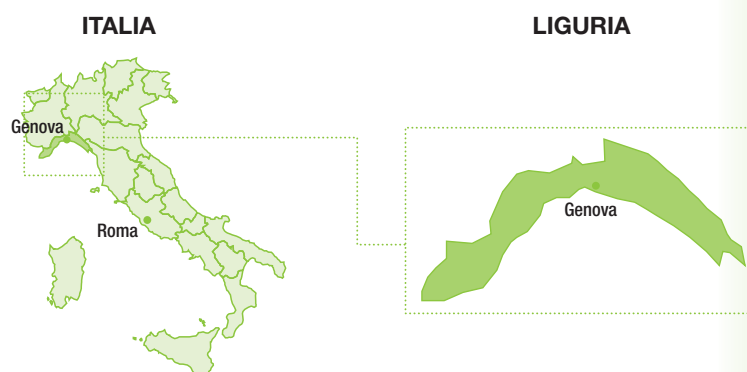

RIVIERA LIGURE PDO

PRODUCT

The Riviera Ligure PDO (Protected Denomination of Origin) extra-virgin olive oil is accompanied by the following further geographical mentions: "Riviera dei Fiori", "Riviera del Ponente Savonese" e "Riviera di Levante";

RIVIERA LIGURE DPO "RIVIERA DI LEVANTE"

colour: from yellow to green-yellow;

fragrance: fruity of light or medium intensity;

taste: fruity with appreciable sweet sensation and eventual bitter and/or sharp sensation;

season: the olive harvest has to be effected within the 31st March of every year.

PRODUCTION ZONE

The production area of the Riviera Ligure PDO extra-virgin olive oil includes the whole territory of the Liguria region.

DENOMINATION MARK

Oil DOP Riviera Ligure is declined in three souls that comprise the entire region. The brand is to represent graphically this concept and through sign describes a DOP covers the region.